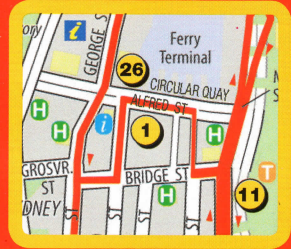

# Sydney explorer

Start Point: Circular Quay ★

## Sydney Stops (90 min)

- 1 **Circular Quay** ★  
Alfred St, cnr Pitt St
- 2 **Wynyard Arcade**  
George St, opp Wymard Train Station
- 3 **Queen Victoria Building**  
George St, opp Queen Victoria Building
- 4 **Town Hall**  
George St, opp Town Hall
- 5 **Cook & Phillip Park**  
College & William St, opp Aust. Museum
- 6 **William St**  
100 William St, between Crown St & Palmer St
- 7 **Kings Cross**  
Darlinghurst Rd, outside Kings X train stn
- 8 **El Alamein Fountain**  
Macleay St, opp El Alamein Fountain
- 9 **Woolloomooloo Bay**  
Cowper Wharf Rd, outside Woolloomooloo Hotel
- 10 **Sydney Opera House**  
Macquarie St, bus bay near roundabout
- 11 **Botanical Gardens**  
(Scenic walk to Mrs Macquarie Chair)  
Macquarie St, Crystal Palace Gate
- 12 **Parliament House/NSW Library**  
Macquarie St, opp Hunter St
- 13 **Hyde Park**  
Prince Albert Rd, outside Land Registry Office
- 14 **Australian Museum**  
College St, outside Australian Museum
- 15 **Central Station**  
Eddy Avenue, Bay 5
- 16 **Power House Museum**  
Harris St, cnr Macarthur St
- 17 **Sydney Fish Market**  
Harris St, cnr Pyrmont Bridge Rd
- 18 **The Star**  
Pirrama Rd, opp casino steps
- 19 **Maritime Museum**  
Murray St, opp Pyrmont Bridge Hotel
- 20 **Hard Rock Cafe/Convention Centre**  
Next to Harbourside Shopping Centre
- 21 **Imax/Chinese Gardens**  
Wheat Rd, beside IMAX theatre
- 22 **Sea Life Sydney Aquarium**  
Wheat Rd, under foot bridge
- 23 **King St Wharf**  
Erskine St, cnr of Shelly St
- 23a **Barangaroo**  
Hickson Rd
- 24 **Dawes Point**  
Hickson Rd, nr Ives Steps Wharf
- 25 **The Rocks**  
George St, cnr Hickson Rd
- 26 **Circular Quay**  
George St, cnr Alfred St (opp DFS Galleria)

## Fastrack Tickets

Don't waste time in long lines,  
Go straight in with Sydney Explorer Fastrack Tickets  
Available from your driver

Available for: Stop 22 Sea Life Sydney Aquarium Stop 22 Wild Life Sydney Zoo Stop 3 & C Sydney Tower Eye