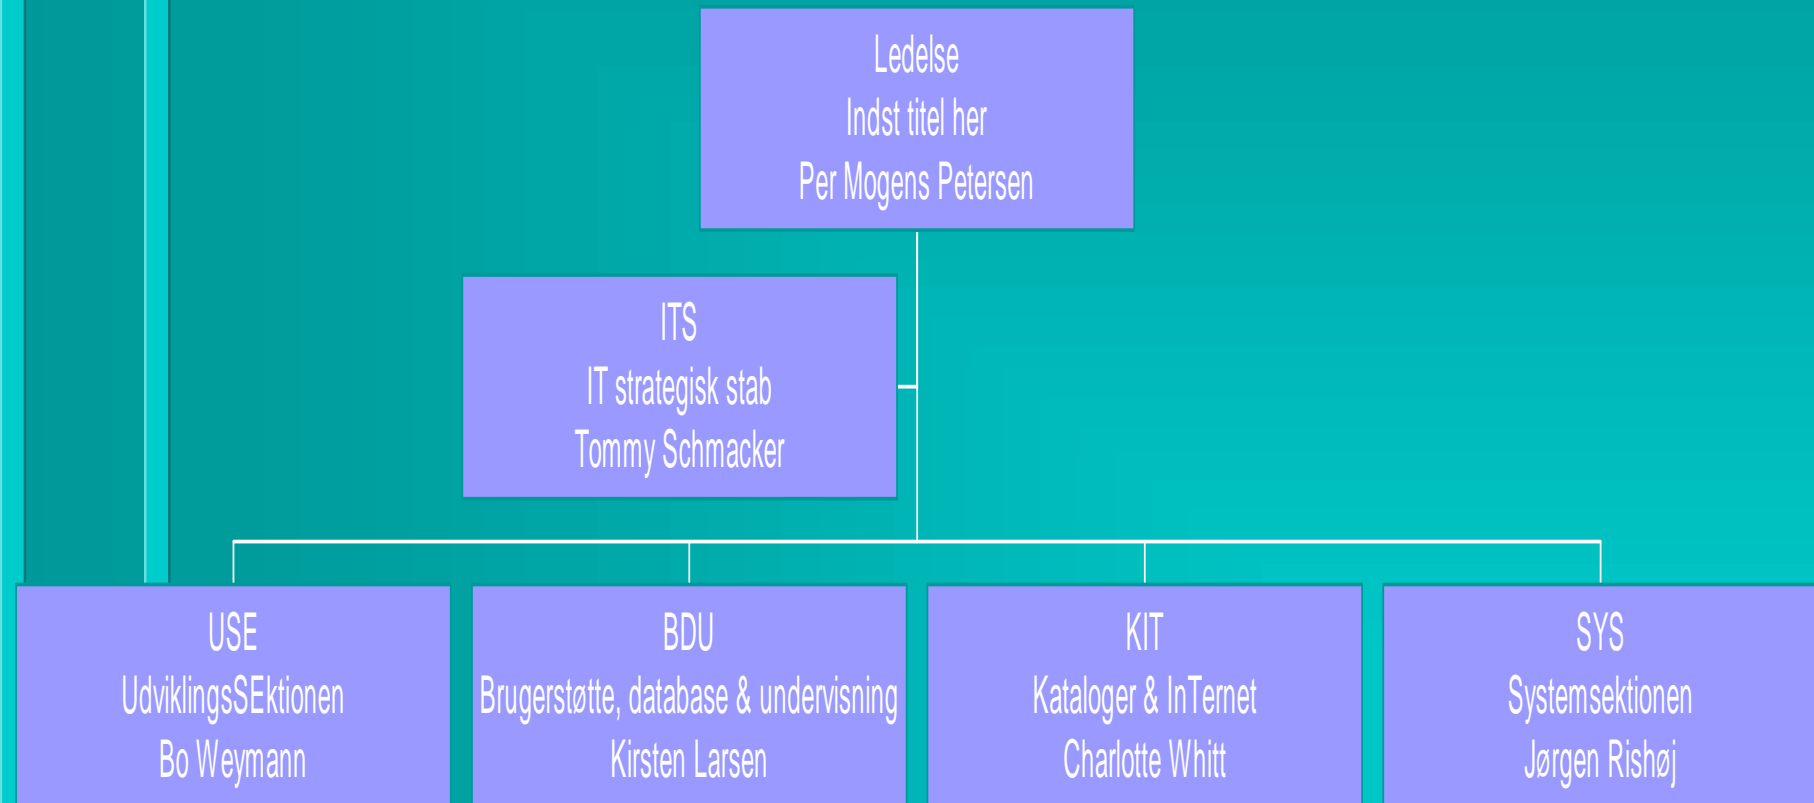

Kernefunktion eller ikke

Kernefunktioner er

- Danbib-systemet
- driftsafvikling (inkl. insourcing)
- bibliotekararbejdsplads

Periferiydelser er

- Pc-arbejdspladsen
- Netleverandør
- administrativt system

IT-organisationen

The image features a solid teal background. In the upper-left corner, there is a white square. A white horizontal line extends from the right side of this square across the top of the page. A white vertical line extends downwards from the bottom of the square, and a second white horizontal line extends from the right side of this vertical line across the page, creating a large white rectangular area below the top line.